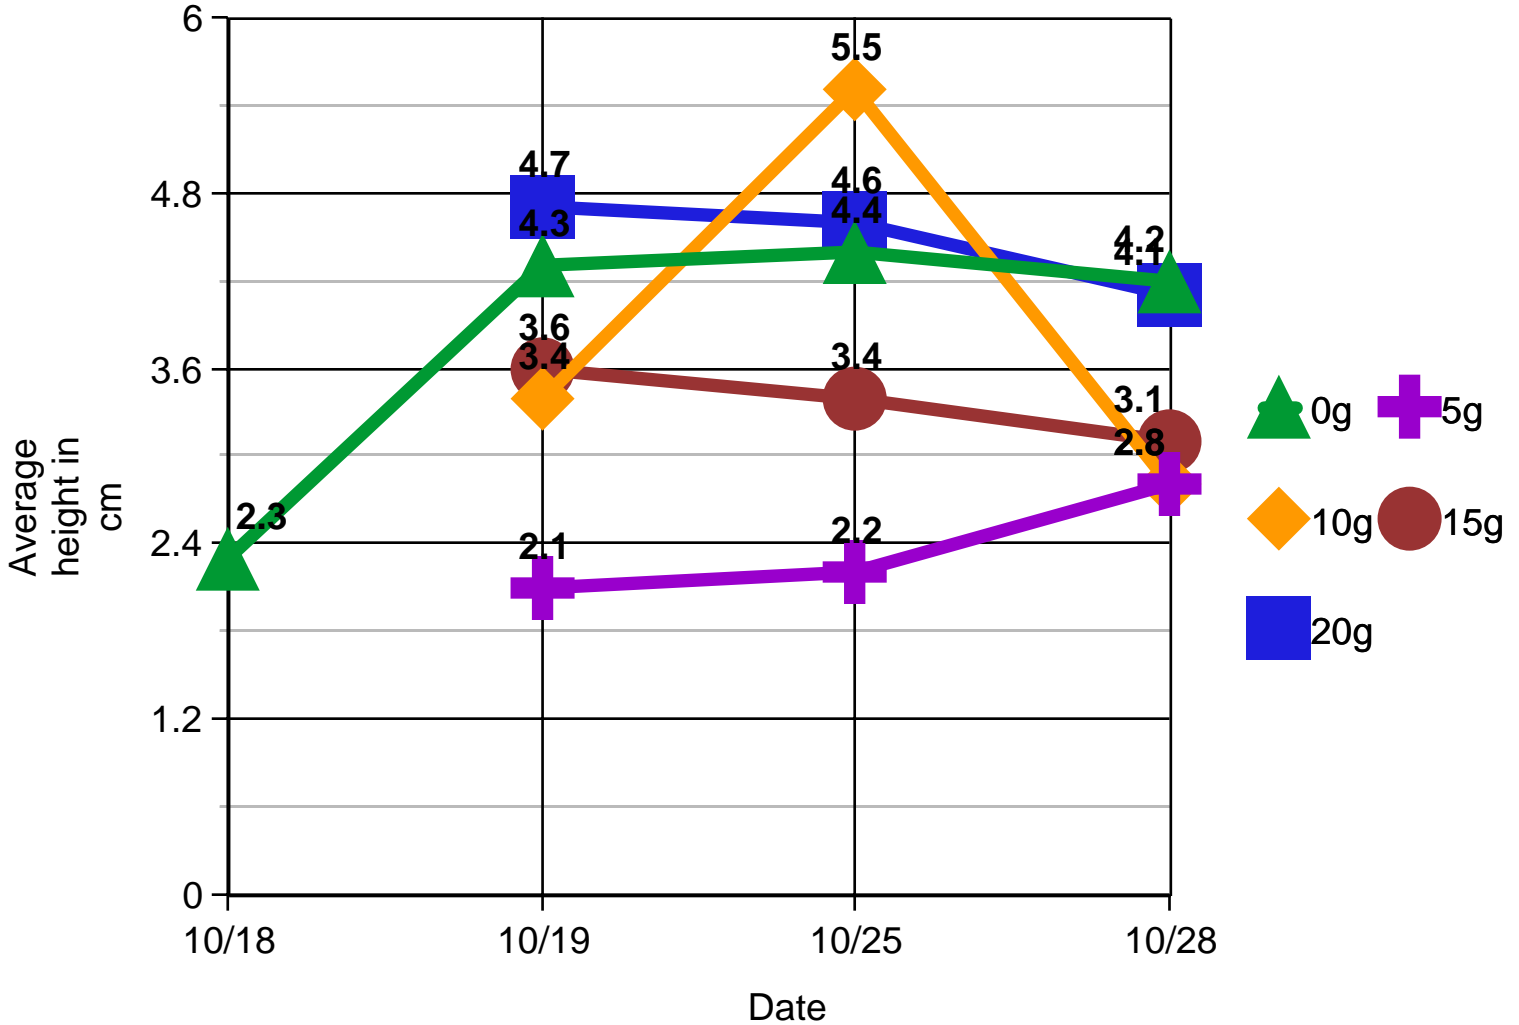

# Effects of Salt on Height of Cress

planting protagonists