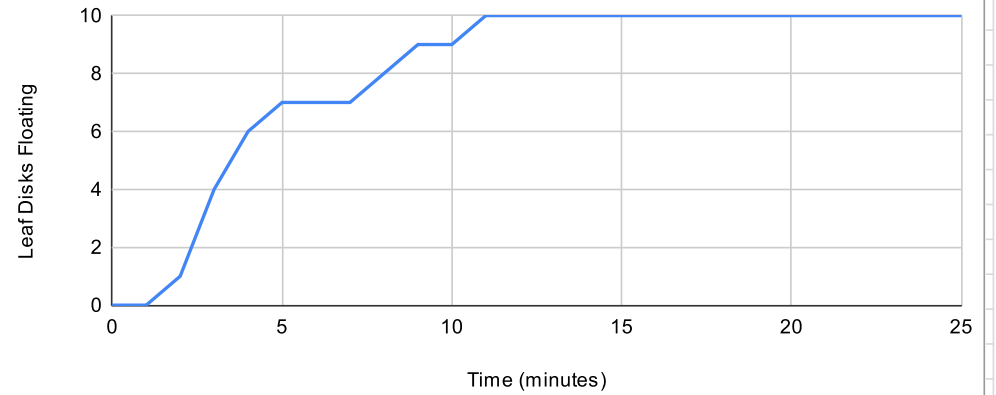

Time (minutes)	Baking Soda-Light Cup		Baking Soda- Dark Cup	
	Floating	NOT Floating	Floating	NOT Floating
0	0	10	0	10
1	0	10	0	10
2	1	9	0	10
3	4	6	0	10
4	6	4	0	10
5	7	3	0	10
6	7	3	0	10
7	7	3	0	10
8	8	2	0	10
9	9	1	0	10
10	9	1	0	10
11	10	0	0	10
12	10	0	0	10
13	10	0	0	10
14	10	0	0	10
15	10	0	0	10
16	10	0	0	10
17	10	0	0	10
18	10	0	0	10
19	10	0	0	10
20	10	0	0	10
21	10	0	0	10
22	10	0	0	10
23	10	0	0	10
24	10	0	0	10
25	10	0	0	10

Baking Soda-Light Cup- Floating Disks

Baking Soda-Dark Cup- Floating Disks